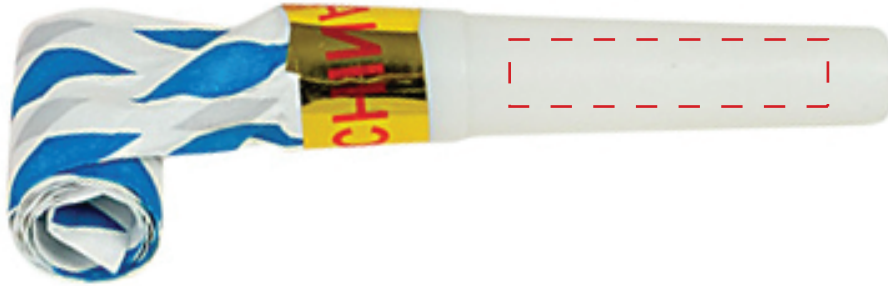

Imprint Area 38mm x 8mm

LOCATION 1

LOCATION 2

\*\*Please note the Made in China written in gold